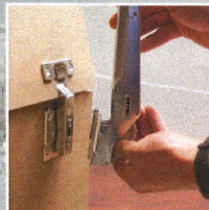

Top-Shelf Hardware

Also available in top opening motion.

Easy Installation, simply place the cup hinge and then screw-on the Aileron Lid-stay, that simple.

THE AILERON SYSTEM

When it comes to sophistication, less is more and when coupled with beautiful functionality, less is definitely *most*. We introduce to you the elegant **Aileron System** by Sugatsune, free-stop, soft down stay and lift assist with minimum required hardware components.

The **Aileron System** creates a continuous door movements with adjustable closing speed and free-stop functions.

Visit **our website** for more information about this and other innovative products.

SUGATSUNE